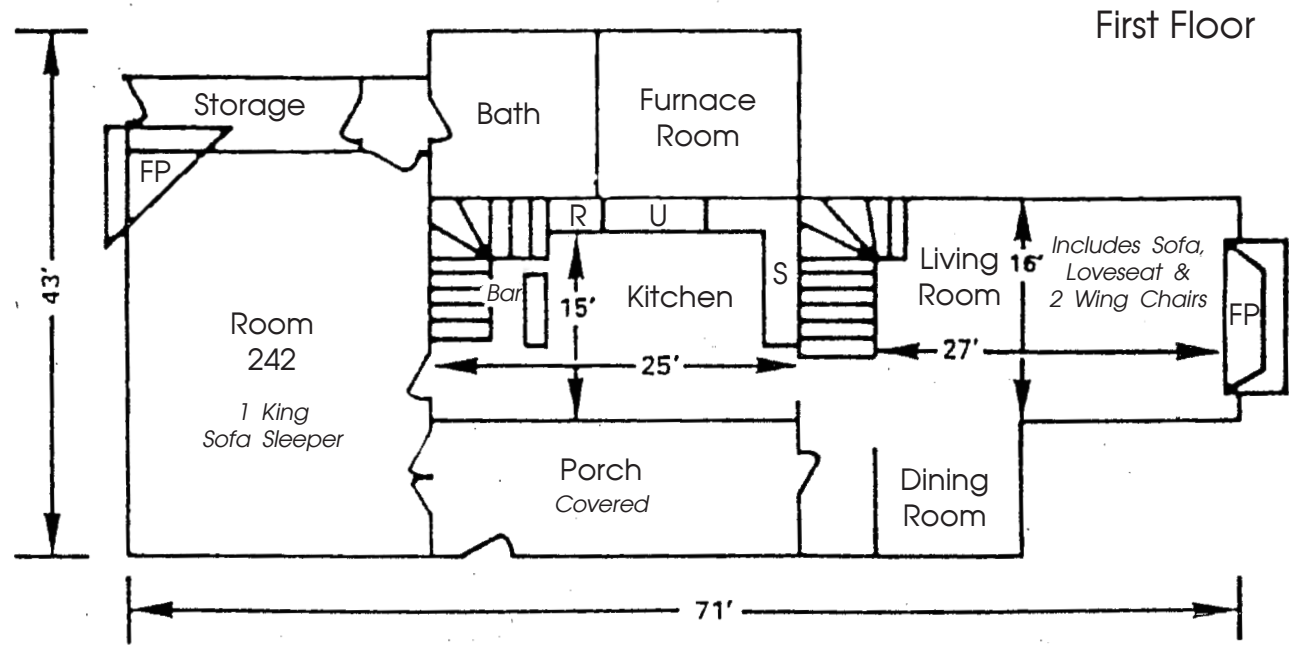

Heidel House

Resort & Spa

Stable House

- 3,000 sq. ft. - 4 Bedrooms - 2 Full Baths
- 3/4 Bath - Full Kitchen - 2 Fireplaces
- 10 Stool Snack Counter - Living Room with Cathedral Ceiling - 2 Rollaways
- 6 Chair Dining Area - Porch - Outside Deck with Tables - Permanent Grill - Central Air Conditioning and Heat - Storage Space
- Non Smoking - Not Handicap Accessible