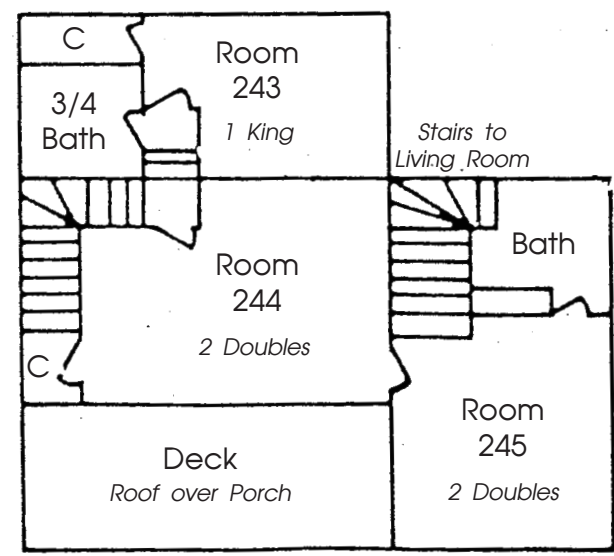

Heidel House

Resort & Spa

Stable House

- 3,000 sq. ft. - 4 Bedrooms - 2 Full Baths
- 3/4 Bath - Full Kitchen - 2 Fireplaces
- 10 Stool Snack Counter - Living Room with Cathedral Ceiling - 2 Rollaways
- 6 Chair Dining Area - Porch - Outside Deck with Tables - Permanent Grill - Central Air Conditioning and Heat - Storage Space
- Non Smoking - Not Handicap Accessible